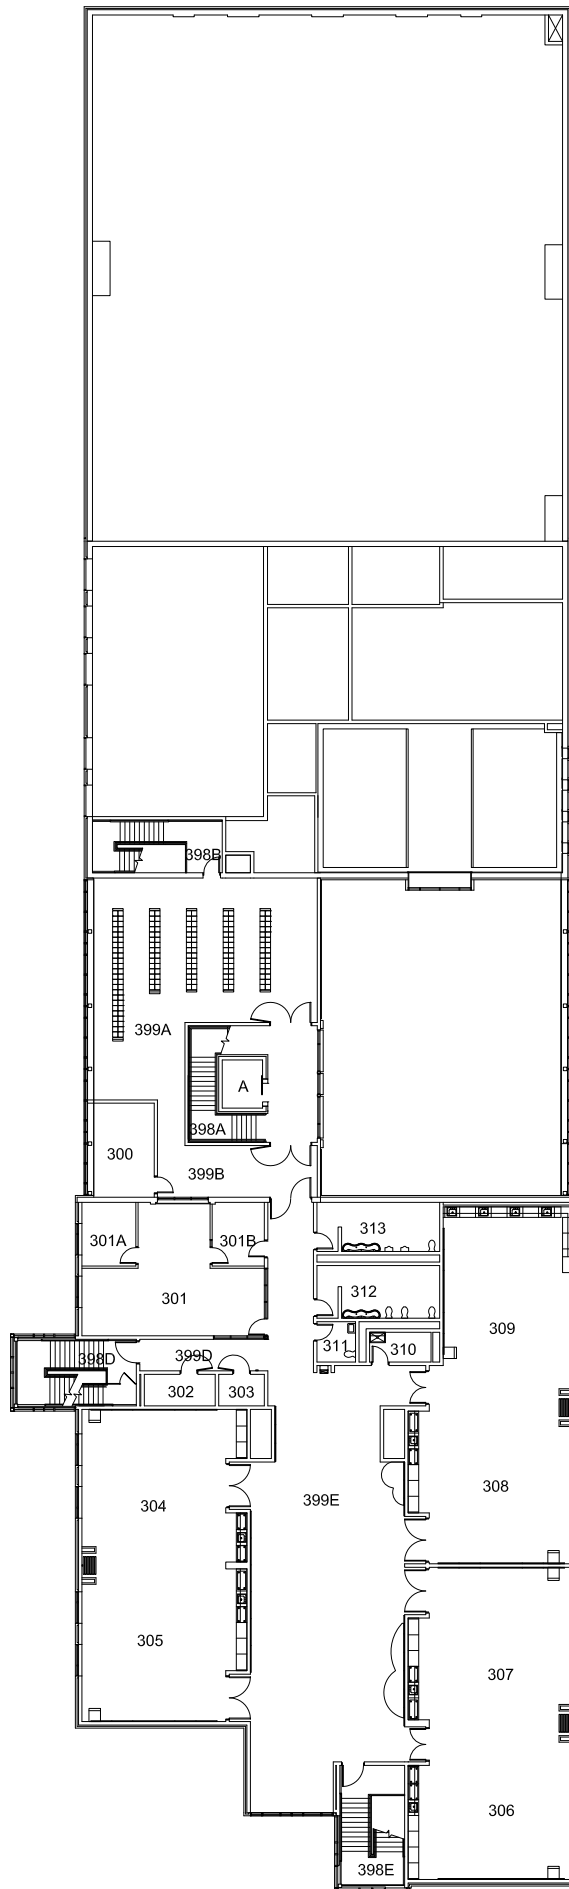

Gymnasium

Cafe'/Multi-Purpose

SCALE: 0' 25' 50' 75' 100'

Grand Rapids Public Schools
 DRAWING UPDATED: 7/6/06
 ORIGINAL BUILDING: 2006
 ADDITION(S):

SCHOOL ADDRESS:
 921 ALGER SE
 GRAND RAPIDS, MI. 49507
 PH: 819.6200 FAX: 819.6201

Alger Middle School

SITE SIZE