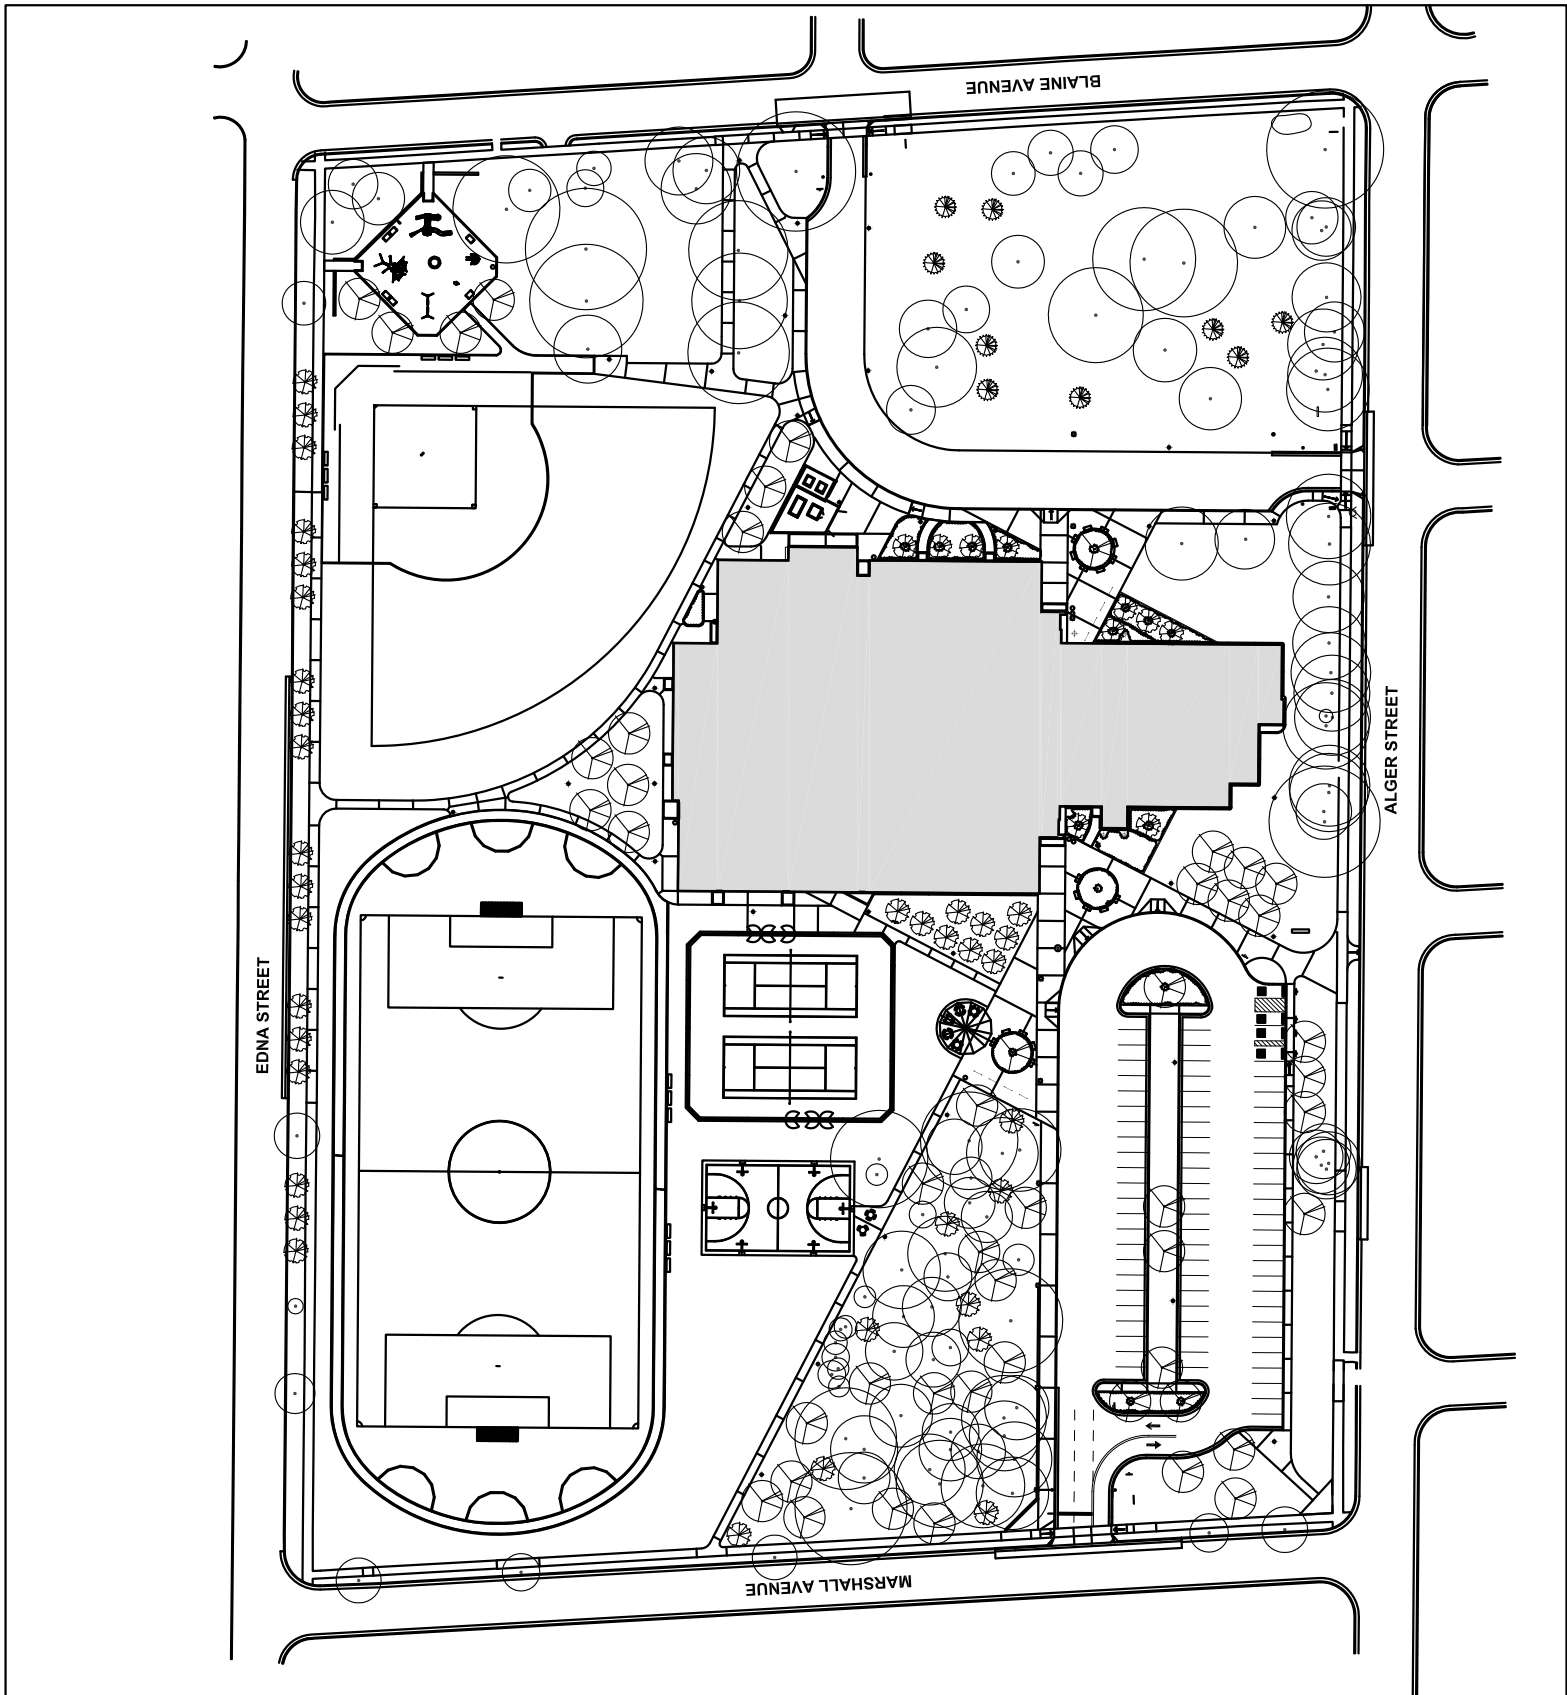

Grand Rapids Public Schools
DRAWING UPDATED:
ORIGINAL BUILDING: 2006
ADDITION(S):

SCHOOL ADDRESS:
921 ALGER SE
GRAND RAPIDS, MI. 49507
PH: 819.6200 FAX: 819.6201

Alger Middle School

SITE SIZE