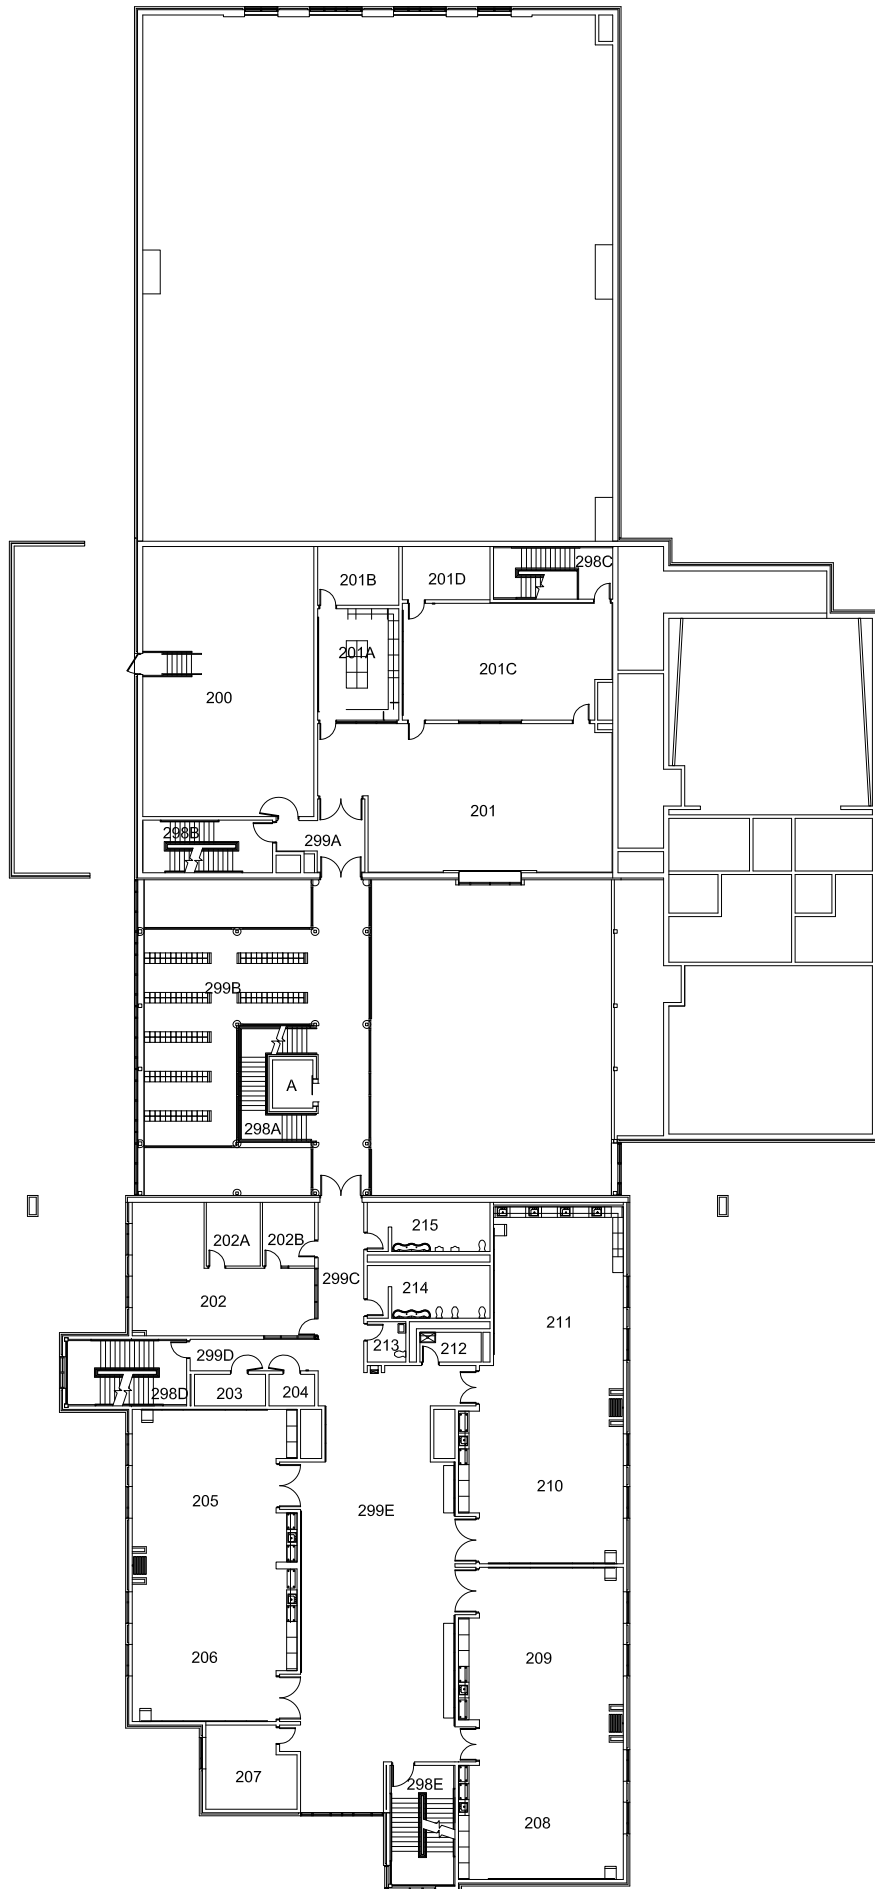

Gymnasium

Cafe'/Multi-Purpose

SCALE: 0' 25' 50' 75' 100'

Grand Rapids Public Schools
 DRAWING UPDATED: 7/6/06
 ORIGINAL BUILDING: 2006
 ADDITION(S):

SCHOOL ADDRESS:
 921 ALGER SE
 GRAND RAPIDS, MI. 49507
 PH: 819.6200 FAX: 819.6201

Alger Middle School

SITE SIZE