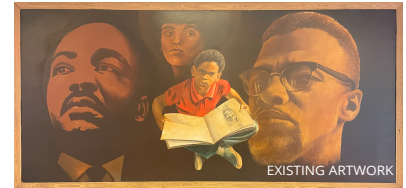

EXTERIOR VIEW // COMMUNITY ENGAGEMENT

JULY 18, 2024

engaging - calm - neutral

RECEPTION

STUDENT COMMONS

LOCKER COMMONS

TYPICAL CLASSROOM

CLASSROOM VIEW

LOCKER COMMONS

STUDENT LOUNGE

RECEPTION