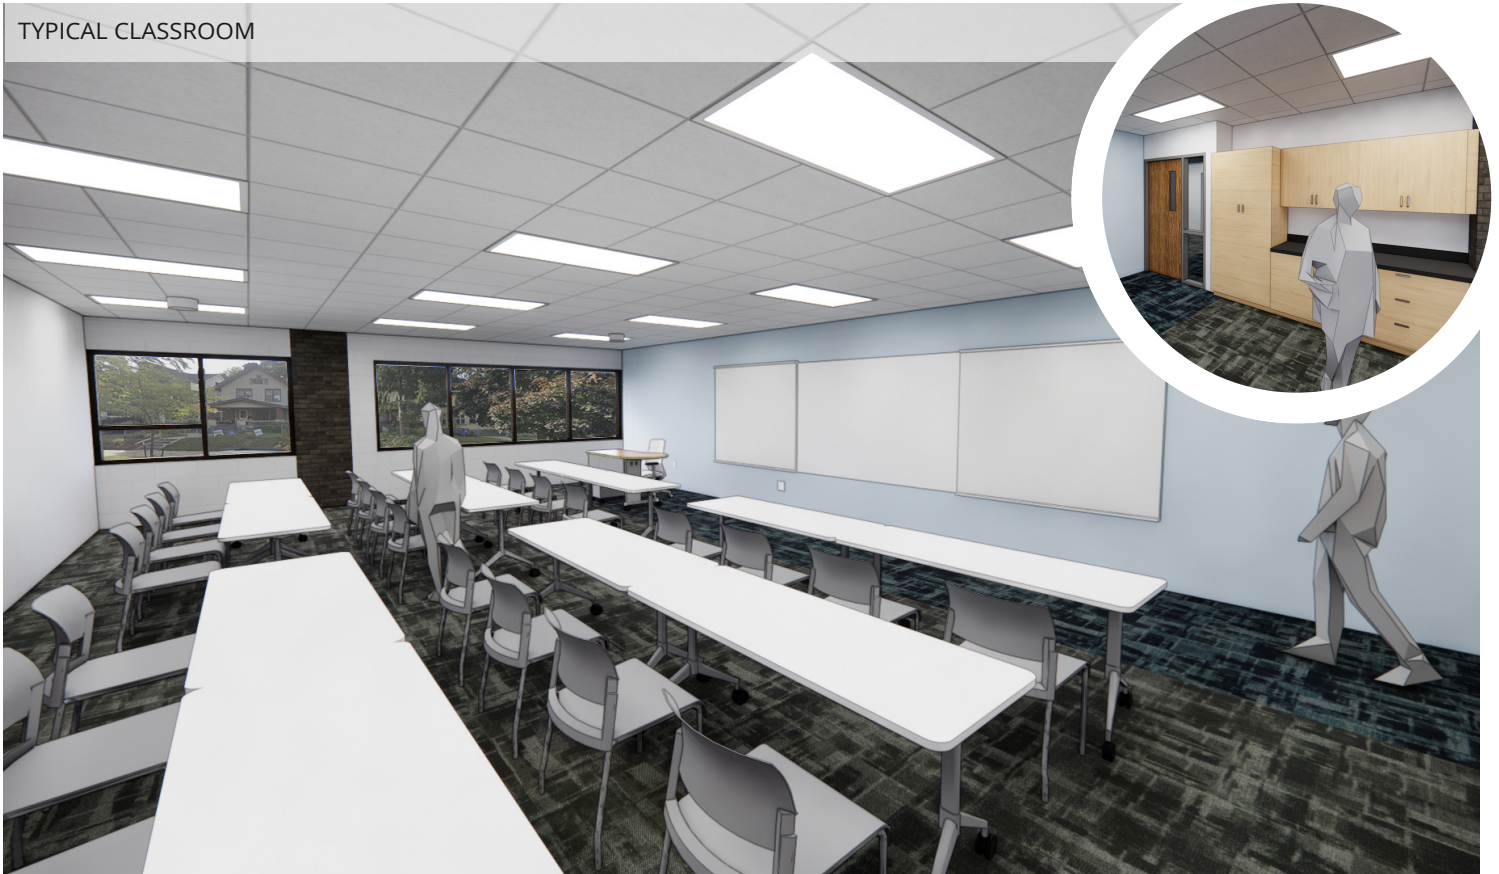

EXTERIOR VIEW // COMMUNITY ENGAGEMENT

JULY 18, 2024

engaging - calm - neutral

RECEPTION

STUDENT COMMONS

LOCKER COMMONS

TYPICAL CLASSROOM

CLASSROOM VIEW

LOCKER COMMONS

STUDENT LOUNGE

RECEPTION