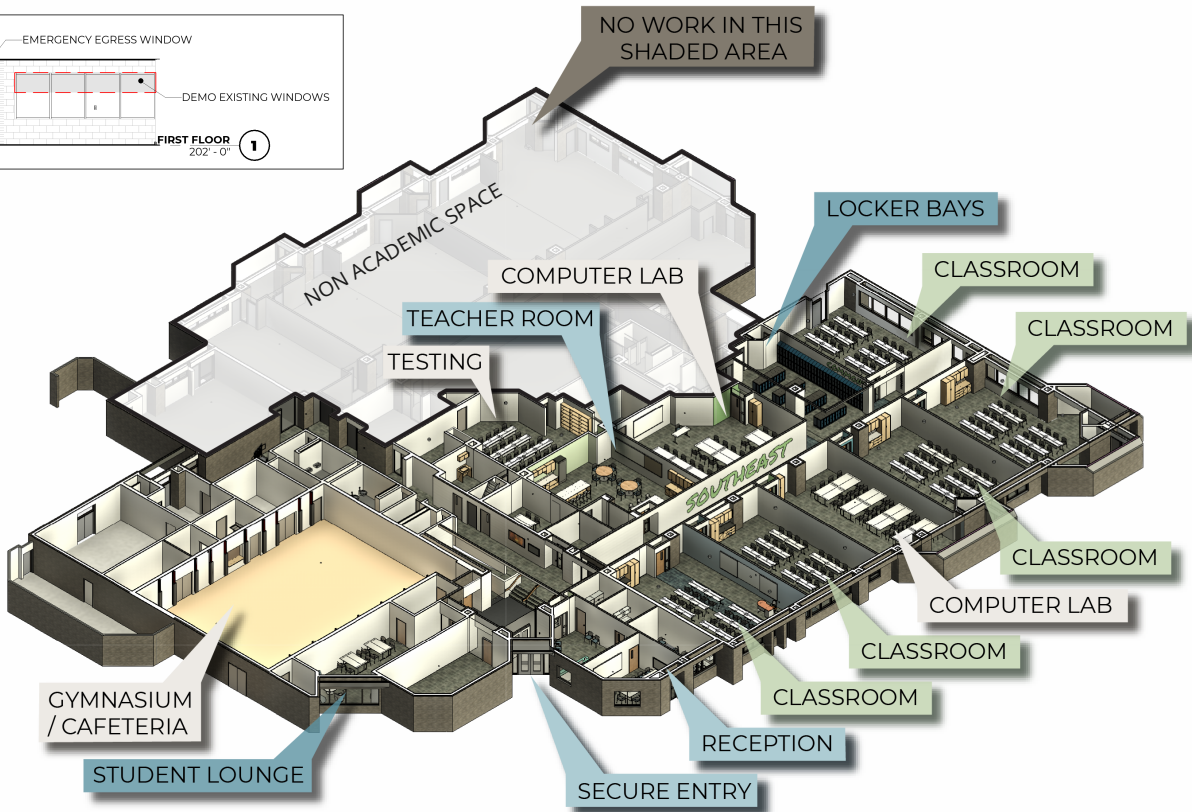

EXTERIOR VIEW // COMMUNITY ENGAGEMENT

JULY 18, 2024

engaging - calm - neutral

RECEPTION

STUDENT COMMONS

LOCKER COMMONS

TYPICAL CLASSROOM

CLASSROOM VIEW

LOCKER COMMONS

STUDENT LOUNGE

RECEPTION